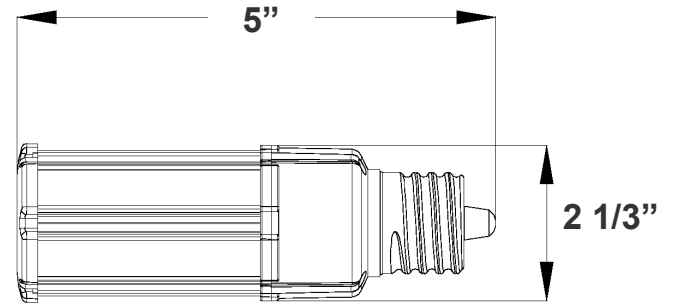

CL-EHL SERIES Industrial Lighting

CL-EHL-12W-30K-E26
CL-EHL-12W-50K-E26

Customer Name: _____
Project Name: _____
Note: _____ | Type: _____

5"(H) x 2 1/3"(W)

LED Corn Lamp suitable for supermarkets, warehouses, garages, home, offices, hotels, hospitals, schools, high bay retrofiting

Mechanical:

- PC and Aluminum Housing and Sealant Pouring for Whole Driver
- Meet 4KV surge immunity level
- Operating temperature: -40°F to 176°F
- Minimum Enclosed Space Dimension: 11.8"(H) x 7.1"(D) and 593 Cubic in.
- Suitable for Damp Location

Photometrics: CL-EHL-12W-E26

BUG Rating: B1-U3-G2

12W, 5000K Area 50'x50' Mounting Height: 9'

Other Views:

Side View

Front View

Performance Table: CL-EHL-12W-E26

MODEL NO.	Wattage	Voltage	Lumens	Color Temp.	BUG Rating	LPW
CL-EHL-12W-30K-E26	12W	120~277V	1500	3000K	B1-U3-G2	125
CL-EHL-12W-50K-E26	12W	120~277V	1860	3000K	B1-U3-G2	155