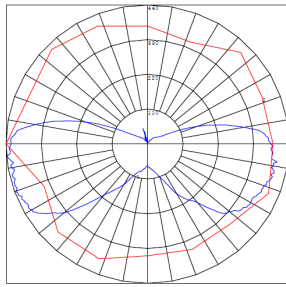

Lighting:

- LED SMD type: Edison 2835
- Total Lumens: 1500LM/ 1860LM
- Color temperature: 5000K/3000K
- Color Rendering Index: CRI ≥ 80
- Beam angle: 360°
- Replacement Range: 30~50MH

Applications:

- LED Corn Lamp suitable for supermarkets, warehouses, garages, home, offices, hotels, hospitals, schools, highbay retrofiting

Photometrics: CL-EHL-12W-E26

BUG Rating: B1-U3-G2

12W, 5000K Area 50'x50' Mounting Height: 9'

Other Views:

Side View

Front View

Performance Table: CL-EHL-12W-E26

MODEL NO.	Wattage	Voltage	Lumens	Color Temp.	BUG Rating	LPW
CL-EHL-12W-30K-E26	12W	120~277V	1500	3000K	B1-U3-G2	125
CL-EHL-12W-50K-E26	12W	120~277V	1860	3000K	B1-U3-G2	155